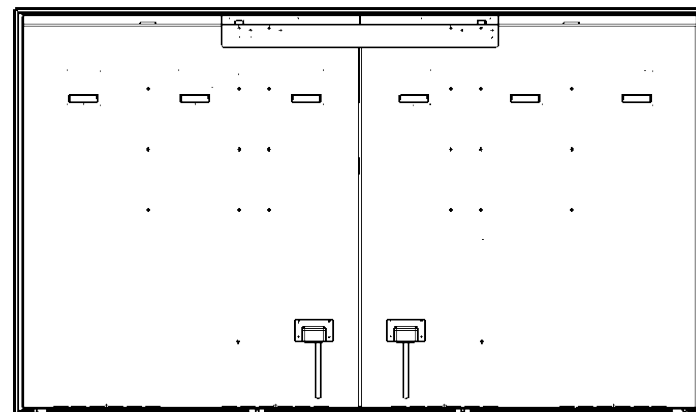

**DS98X Direct Sun
(86.5-49.3-4.25) Assembly
Glass/Extrusion
Dimensional Drawing
2-14-20**

SECTION A-A

SECTION D-D

**DS98X Direct Sun
(86.5-49.3-4.25) Assembly
Glass/Extrusion
Dimensional Drawing
2-14-20**

DETAIL G
SIDE
SCALE 1 : 1.5

DETAIL F
SIDE
SCALE 1 : 1.5

DETAIL E
TOP
SCALE 1 : 1.5

DETAIL B
BOTTOM
SCALE 1 : 1.5