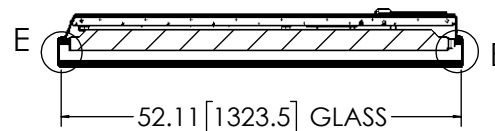

**DS98X Direct Sun
(86.5-49.3-4.25) Assembly
Glass/Extrusion
Dimensional Drawing
2-14-20**

SECTION A-A

SECTION D-D

**DS98X Direct Sun
(86.5-49.3-4.25) Assembly
Glass/Extrusion
Dimensional Drawing
2-14-20**

DETAIL G
SIDE
SCALE 1 : 1.5

DETAIL F
SIDE
SCALE 1 : 1.5

DETAIL E
TOP
SCALE 1 : 1.5

DETAIL B
BOTTOM
SCALE 1 : 1.5