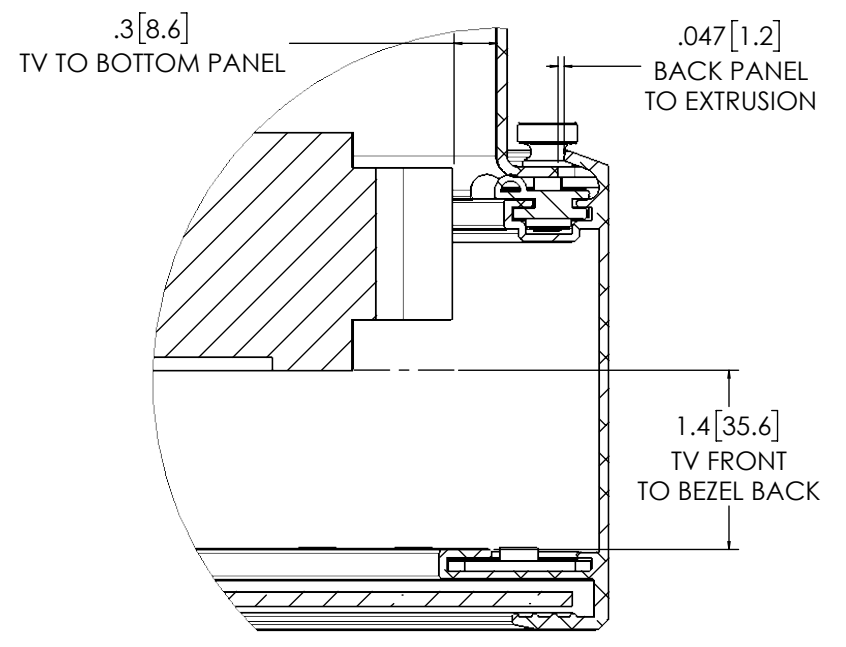

**DS98X Direct Sun
(86.5-49.3-4.25) Assembly
Glass/Extrusion
Dimensional Drawing
2-14-20**

SECTION A-A

SECTION D-D

**DS98X Direct Sun
(86.5-49.3-4.25) Assembly
Glass/Extrusion
Dimensional Drawing
2-14-20**

DETAIL G
SIDE
SCALE 1 : 1.5

DETAIL F
SIDE
SCALE 1 : 1.5

DETAIL E
TOP
SCALE 1 : 1.5

DETAIL B
BOTTOM
SCALE 1 : 1.5