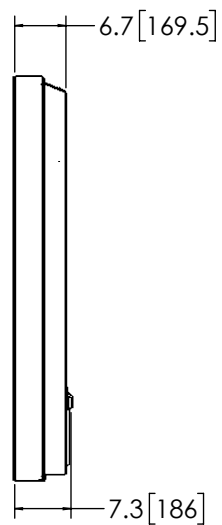

**DS98X Direct Sun
(86.5-49.3-4.25) Assembly
Glass/Extrusion
Dimensional Drawing
2-14-20**

SECTION A-A

SECTION D-D

**DS98X Direct Sun
(86.5-49.3-4.25) Assembly
Glass/Extrusion
Dimensional Drawing
2-14-20**

DETAIL G
SIDE
SCALE 1 : 1.5

DETAIL F
SIDE
SCALE 1 : 1.5

DETAIL E
TOP
SCALE 1 : 1.5

DETAIL B
BOTTOM
SCALE 1 : 1.5