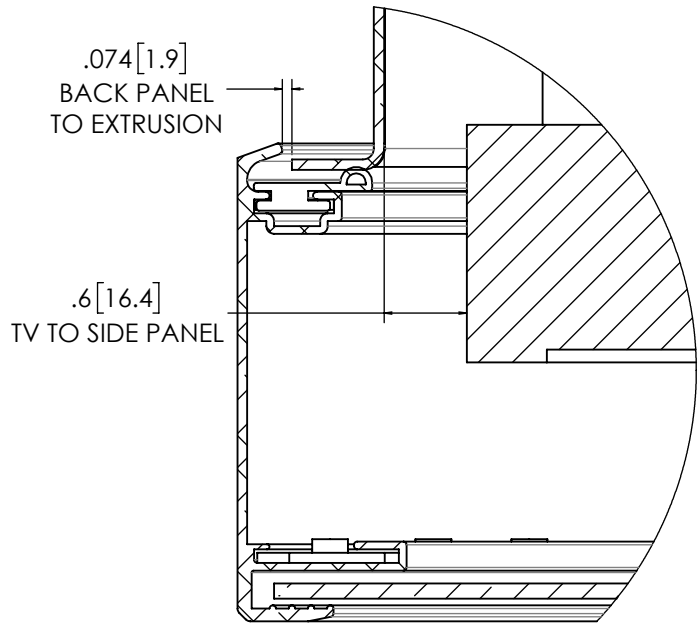

**DS98X Direct Sun
(86.5-49.3-4.25) Assembly
Glass/Extrusion
Dimensional Drawing
2-14-20**

SECTION A-A

SECTION D-D

**DS98X Direct Sun
(86.5-49.3-4.25) Assembly
Glass/Extrusion
Dimensional Drawing
2-14-20**

DETAIL G
SIDE
SCALE 1 : 1.5

DETAIL F
SIDE
SCALE 1 : 1.5

DETAIL E
TOP
SCALE 1 : 1.5

DETAIL B
BOTTOM
SCALE 1 : 1.5