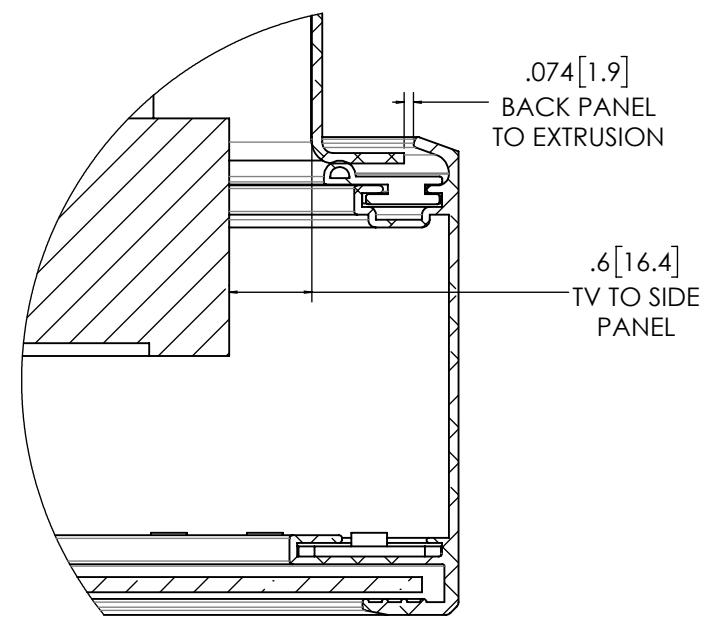

**DS98X Direct Sun
(86.5-49.3-4.25) Assembly
Glass/Extrusion
Dimensional Drawing
2-14-20**

SECTION A-A

SECTION D-D

**DS98X Direct Sun
(86.5-49.3-4.25) Assembly
Glass/Extrusion
Dimensional Drawing
2-14-20**

DETAIL G
SIDE
SCALE 1 : 1.5

DETAIL F
SIDE
SCALE 1 : 1.5

DETAIL E
TOP
SCALE 1 : 1.5

DETAIL B
BOTTOM
SCALE 1 : 1.5