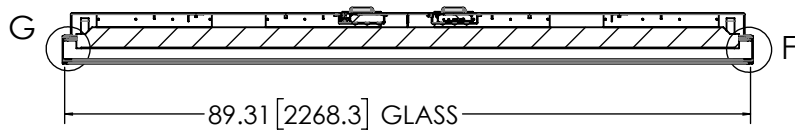

**DS98X Direct Sun
(86.5-49.3-4.25) Assembly
Glass/Extrusion
Dimensional Drawing
2-14-20**

SECTION A-A

SECTION D-D

**DS98X Direct Sun
(86.5-49.3-4.25) Assembly
Glass/Extrusion
Dimensional Drawing
2-14-20**

DETAIL G
SIDE
SCALE 1 : 1.5

DETAIL F
SIDE
SCALE 1 : 1.5

DETAIL E
TOP
SCALE 1 : 1.5

DETAIL B
BOTTOM
SCALE 1 : 1.5