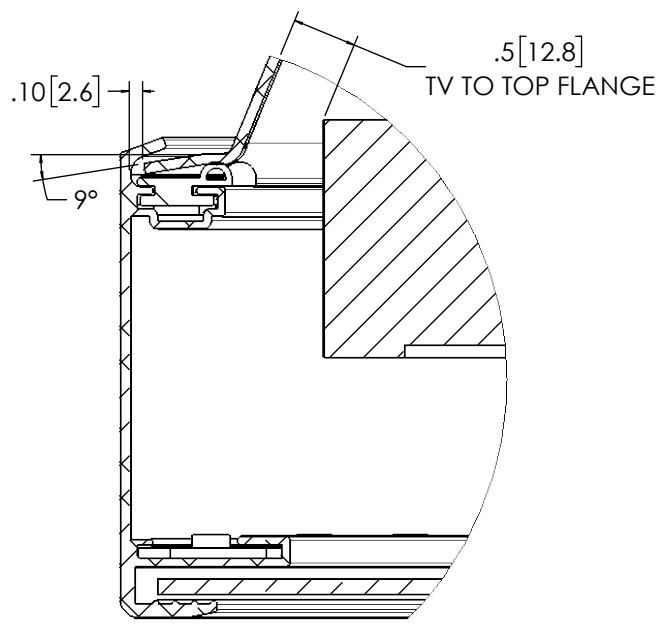

**DS98X Direct Sun
(86.5-49.3-4.25) Assembly
Glass/Extrusion
Dimensional Drawing
2-14-20**

SECTION A-A

SECTION D-D

**DS98X Direct Sun
(86.5-49.3-4.25) Assembly
Glass/Extrusion
Dimensional Drawing
2-14-20**

DETAIL G
SIDE
SCALE 1 : 1.5

DETAIL F
SIDE
SCALE 1 : 1.5

DETAIL E
TOP
SCALE 1 : 1.5

DETAIL B
BOTTOM
SCALE 1 : 1.5