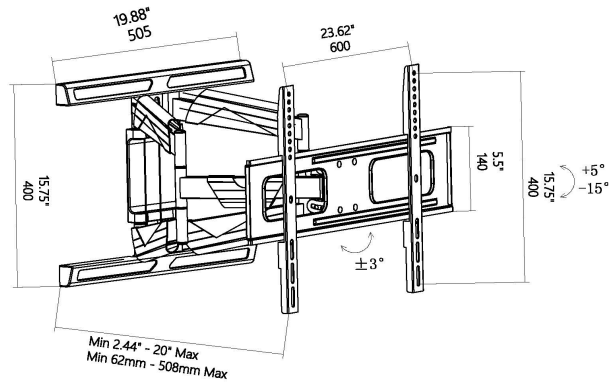

### Articulating Wall Mount

AWM407 Full Motion Wall Mount for 39" to 75" TVs	
Description	Weather resistant high-grade aluminum dual arm, full-motion, tilting wall mount. Black. Maximum load 175 lbs
Extension	2.44" to 20" (62 to 508mm)
Tilt	Adjustable from +/-5° to 15°
Product Weight	17.7 lbs. (8.03 kg)
Shipping Weight	19.55 lbs. (8.87kg)
Shipping Carton	27.25"H x 15.5"W x 3"D (692.15x 393.7x 76.2 mm)

### Adjustable Height Ceiling Mount

CM708 Ceiling Mount for 39" to 65" TVs	
Description	Weather resistant adjustable height, tilting and swivel ceiling mount with adjustable ceiling plate for flat or angled ceilings. Black. Maximum load 155 lbs
Extension	28.44" - 48" (722.5 to 1220mm)
Tilt	+/- 15°
Product Weight	8.65 lbs. (3.92 kg)
Shipping Weight	9.75 lbs. (4.42 kg)
Shipping Carton	32"H x 9-3/4"W x 4.6"D (812.8 x 247.65 x 116.8 mm)

## Flat Wall Mounts with Tilt

WM607NA Flat Wall Mount with Tilt for 43" - 75" TVs	
Description	Weather resistant flat wall mount with tilt includes stainless steel hardware, Black. Maximum load 200 lbs.
Tilt	Adjustable from 0° to 10°
Mount Weight	8.5 lbs. (3.86 kg)
Shipping Weight	9.7 lbs. (4.39 kg)
Shipping Carton	37.25" H x 10" W x 2.375" D (946.15 x 254 x 60.325mm)

OR

WM808NA-HD Heavy Duty Flat Wall Mount with Tilt for 86" - 98" TVs	
Description	Heavy Duty Weather resistant flat wall mount with tilt includes stainless steel hardware, Black. Maximum load 255 lbs.
Tilt	Adjustable from 0° to 12°
Mount Weight	9.5 lbs. (4.31 kg)
Shipping Weight	10.7 lbs. (4.85 kg)
Shipping Carton	37.25" H x 10" W x 2.375" D (946.15 x 254 x 60.325mm)