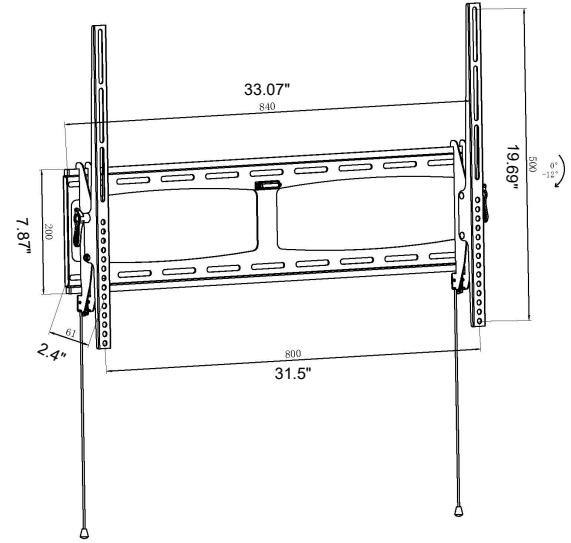

### Articulating Wall Mount

AWM407 Full Motion Wall Mount for 39" to 75" TVs	
Description	Weather resistant high-grade aluminum dual arm, full-motion, tilting wall mount. Black. Maximum load 175 lbs
Extension	2.44" to 20" (62 to 508mm)
Tilt	Adjustable from +/-5° to 15°
Product Weight	17.7 lbs. (8.03 kg)
Shipping Weight	19.55 lbs. (8.87kg)
Shipping Carton	27.25"H x 15.5"W x 3"D (692.15x 393.7x 76.2 mm)

### Adjustable Height Ceiling Mount

CM708 Ceiling Mount for 39" to 65" TVs	
Description	Weather resistant adjustable height, tilting and swivel ceiling mount with adjustable ceiling plate for flat or angled ceilings. Black. Maximum load 155 lbs
Extension	28.44" - 48" (722.5 to 1220mm)
Tilt	+/- 15°
Product Weight	8.65 lbs. (3.92 kg)
Shipping Weight	9.75 lbs. (4.42 kg)
Shipping Carton	32"H x 9-3/4"W x 4.6"D (812.8 x 247.65 x 116.8 mm)

## Flat Wall Mounts with Tilt

WM607NA Flat Wall Mount with Tilt for 43" - 75" TVs	
Description	Weather resistant flat wall mount with tilt includes stainless steel hardware, Black. Maximum load 200 lbs.
Tilt	Adjustable from 0° to 10°
Mount Weight	8.5 lbs. (3.86 kg)
Shipping Weight	9.7 lbs. (4.39 kg)
Shipping Carton	37.25" H x 10" W x 2.375" D (946.15 x 254 x 60.325mm)

OR

WM808NA-HD Heavy Duty Flat Wall Mount with Tilt for 86" - 98" TVs	
Description	Heavy Duty Weather resistant flat wall mount with tilt includes stainless steel hardware, Black. Maximum load 255 lbs.
Tilt	Adjustable from 0° to 12°
Mount Weight	9.5 lbs. (4.31 kg)
Shipping Weight	10.7 lbs. (4.85 kg)
Shipping Carton	37.25" H x 10" W x 2.375" D (946.15 x 254 x 60.325mm)