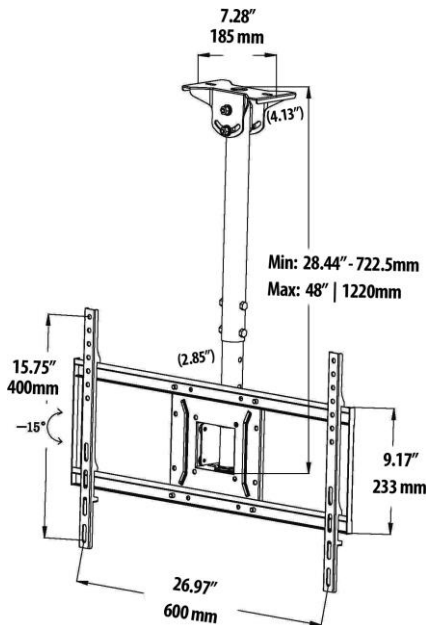

### Articulating Wall Mount

AWM407 Full Motion Wall Mount for 39" to 75" TVs	
Description	Weather resistant high-grade aluminum dual arm, full-motion, tilting wall mount. Black. Maximum load 175 lbs
Extension	2.44" to 20" (62 to 508mm)
Tilt	Adjustable from +/-5° to 15°
Product Weight	17.7 lbs. (8.03 kg)
Shipping Weight	19.55 lbs. (8.87kg)
Shipping Carton	27.25"H x 15.5"W x 3"D (692.15x 393.7x 76.2 mm)

### Adjustable Height Ceiling Mount

CM708 Ceiling Mount for 39" to 65" TVs	
Description	Weather resistant adjustable height, tilting and swivel ceiling mount with adjustable ceiling plate for flat or angled ceilings. Black. Maximum load 155 lbs
Extension	28.44" - 48" (722.5 to 1220mm)
Tilt	+/- 15°
Product Weight	8.65 lbs. (3.92 kg)
Shipping Weight	9.75 lbs. (4.42 kg)
Shipping Carton	32"H x 9-3/4"W x 4.6"D (812.8 x 247.65 x 116.8 mm)

## Flat Wall Mounts with Tilt

WM607NA Flat Wall Mount with Tilt for 43" - 75" TVs	
Description	Weather resistant flat wall mount with tilt includes stainless steel hardware, Black. Maximum load 200 lbs.
Tilt	Adjustable from 0° to 10°
Mount Weight	8.5 lbs. (3.86 kg)
Shipping Weight	9.7 lbs. (4.39 kg)
Shipping Carton	37.25" H x 10" W x 2.375" D (946.15 x 254 x 60.325mm)

OR

WM808NA-HD Heavy Duty Flat Wall Mount with Tilt for 86" - 98" TVs	
Description	Heavy Duty Weather resistant flat wall mount with tilt includes stainless steel hardware, Black. Maximum load 255 lbs.
Tilt	Adjustable from 0° to 12°
Mount Weight	9.5 lbs. (4.31 kg)
Shipping Weight	10.7 lbs. (4.85 kg)
Shipping Carton	37.25" H x 10" W x 2.375" D (946.15 x 254 x 60.325mm)