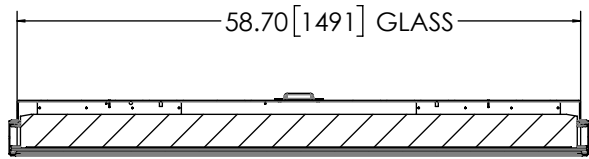

AE6560D (58-34-3.5) Assembly
Glass/ Gen 3 Extrusion
Dimensional Drawing
7-23-21

SECTION B-B

SECTION A-A