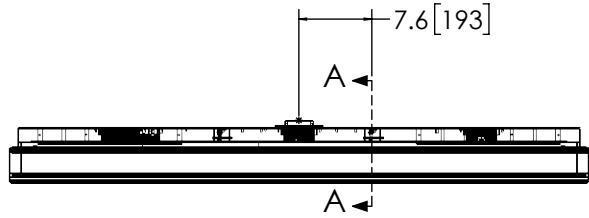

AE6560D (58-34-3.5) Assembly
Glass/ Gen 3 Extrusion
Dimensional Drawing
7-23-21

SECTION B-B

SECTION A-A