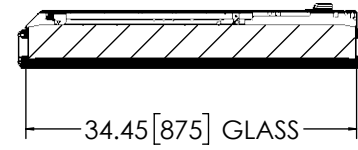

AE6560D (58-34-3.5) Assembly
Glass/ Gen 3 Extrusion
Dimensional Drawing
7-23-21

SECTION B-B

SECTION A-A