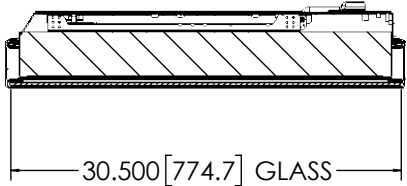

AE5550D (49-29-3.5) Assembly
Glass/Extrusion
Dimensional Drawing
7-23-20

SECTION B-B

SECTION A-A