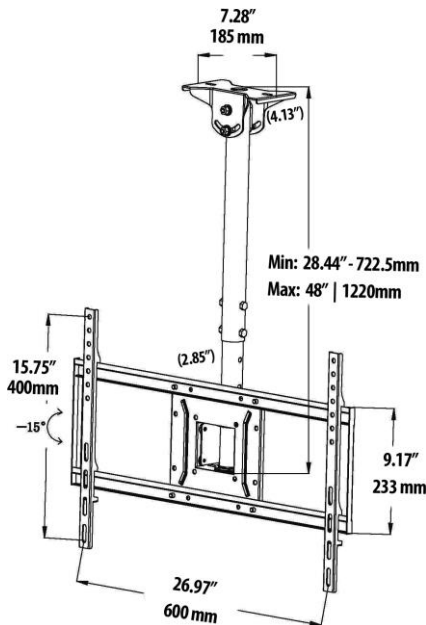

Articulating Wall Mount

AWM407 Full Motion Wall Mount for 39" to 75" TVs	
Description	Weather resistant high-grade aluminum dual arm, full-motion, tilting wall mount. Black. Maximum load 155 lbs
Extension	2.3" to 18.5" (58.4 to 469.9 mm)
Tilt	Adjustable from -2° to 10°
Product Weight	23.7 lbs. (10.8 kg)
Shipping Weight	26.5 lbs. (12.0 kg)
Shipping Carton	30"H x 16.6"W x 3.7"D (762 x 421.6 x 94 mm)

OR

Adjustable Height Ceiling Mount

CM708 Ceiling Mount for 39" to 65" TVs	
Description	Weather resistant adjustable height, tilting and swivel ceiling mount with adjustable ceiling plate for flat or angled ceilings. Black. Maximum load 155 lbs
Extension	28.44" - 48" (722.5 to 1220mm)
Tilt	+/- 15°
Product Weight	8.65 lbs. (3.92 kg)
Shipping Weight	9.75 lbs. (4.42 kg)
Shipping Carton	32"H x 9-3/4"W x 4.6"D (812.8 x 247.65 x 116.8 mm)

Flat Wall Mounts with Tilt

WM607NA Flat Wall Mount with Tilt for 43" - 75" TVs	
Description	Weather resistant flat wall mount with tilt includes stainless steel hardware, Black. Maximum load 200 lbs.
Tilt	Adjustable from 0° to 10°
Mount Weight	8.5 lbs. (3.86 kg)
Shipping Weight	9.7 lbs. (4.39 kg)
Shipping Carton	37.25" H x 10" W x 2.375" D (946.15 x 254 x 60.325mm)

OR

WM808NA-HD Heavy Duty Flat Wall Mount with Tilt for 86" - 98" TVs	
Description	Heavy Duty Weather resistant flat wall mount with tilt includes stainless steel hardware, Black. Maximum load 255 lbs.
Tilt	Adjustable from 0° to 12°
Mount Weight	9.5 lbs. (4.31 kg)
Shipping Weight	10.7 lbs. (4.85 kg)
Shipping Carton	37.25" H x 10" W x 2.375" D (946.15 x 254 x 60.325mm)