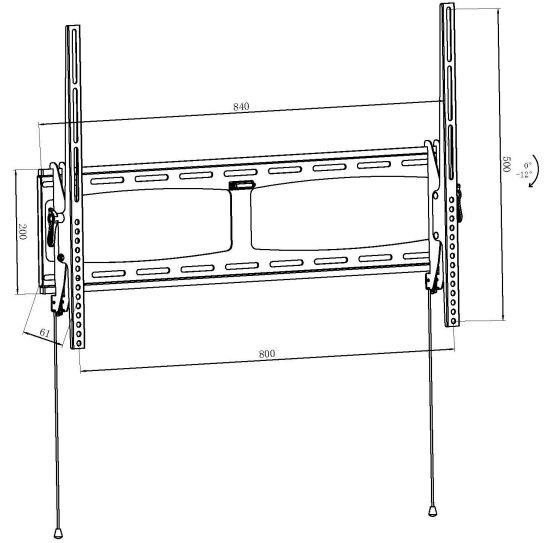

Articulating Wall Mount

AWM407 Full Motion Wall Mount for 39" to 75" TVs	
Description	Weather resistant high-grade aluminum dual arm, full-motion, tilting wall mount. Black. Maximum load 155 lbs
Extension	2.3" to 18.5" (58.4 to 469.9 mm)
Tilt	Adjustable from -2° to 10°
Product Weight	23.7 lbs. (10.8 kg)
Shipping Weight	26.5 lbs. (12.0 kg)
Shipping Carton	30"H x 16.6"W x 3.7"D (762 x 421.6 x 94 mm)

OR

Adjustable Height Ceiling Mount

CM708 Ceiling Mount for 39" to 65" TVs	
Description	Weather resistant adjustable height, tilting and swivel ceiling mount with adjustable ceiling plate for flat or angled ceilings. Black. Maximum load 155 lbs
Extension	28.44" - 48" (722.5 to 1220mm)
Tilt	+/- 15°
Product Weight	8.65 lbs. (3.92 kg)
Shipping Weight	9.75 lbs. (4.42 kg)
Shipping Carton	32"H x 9-3/4"W x 4.6"D (812.8 x 247.65 x 116.8 mm)

Flat Wall Mounts with Tilt

WM607NA Flat Wall Mount with Tilt for 43" - 75" TVs	
Description	Weather resistant flat wall mount with tilt includes stainless steel hardware, Black. Maximum load 200 lbs.
Tilt	Adjustable from 0° to 10°
Mount Weight	8.5 lbs. (3.86 kg)
Shipping Weight	9.7 lbs. (4.39 kg)
Shipping Carton	37.25" H x 10" W x 2.375" D (946.15 x 254 x 60.325mm)

OR

WM808NA-HD Heavy Duty Flat Wall Mount with Tilt for 86" - 98" TVs	
Description	Heavy Duty Weather resistant flat wall mount with tilt includes stainless steel hardware, Black. Maximum load 255 lbs.
Tilt	Adjustable from 0° to 12°
Mount Weight	9.5 lbs. (4.31 kg)
Shipping Weight	10.7 lbs. (4.85 kg)
Shipping Carton	37.25" H x 10" W x 2.375" D (946.15 x 254 x 60.325mm)