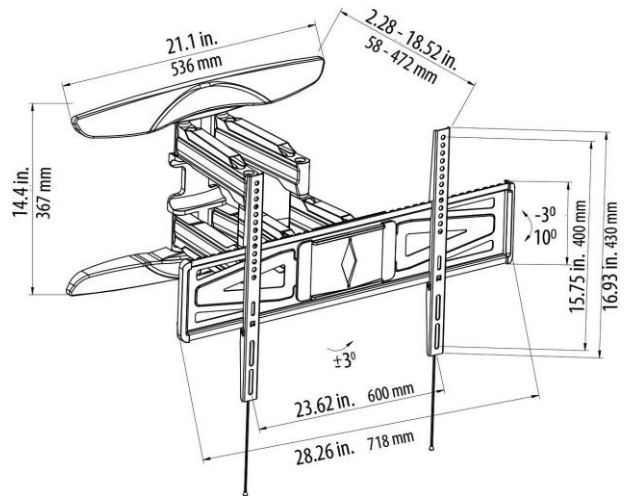

Articulating Wall Mount

AWM407 Full Motion Wall Mount for 39" to 75" TVs	
Description	Weather resistant high-grade aluminum dual arm, full-motion, tilting wall mount. Black. Maximum load 155 lbs
Extension	2.3" to 18.5" (58.4 to 469.9 mm)
Tilt	Adjustable from -2° to 10°
Product Weight	23.7 lbs. (10.8 kg)
Shipping Weight	26.5 lbs. (12.0 kg)
Shipping Carton	30"H x 16.6"W x 3.7"D (762 x 421.6 x 94 mm)

OR

Adjustable Height Ceiling Mount

CM708 Ceiling Mount for 39" to 65" TVs	
Description	Weather resistant adjustable height, tilting and swivel ceiling mount with adjustable ceiling plate for flat or angled ceilings. Black. Maximum load 155 lbs
Extension	28.44" - 48" (722.5 to 1220mm)
Tilt	+/- 15°
Product Weight	8.65 lbs. (3.92 kg)
Shipping Weight	9.75 lbs. (4.42 kg)
Shipping Carton	32"H x 9-3/4"W x 4.6"D (812.8 x 247.65 x 116.8 mm)

Flat Wall Mounts with Tilt

WM607NA Flat Wall Mount with Tilt for 43" - 75" TVs	
Description	Weather resistant flat wall mount with tilt includes stainless steel hardware, Black. Maximum load 200 lbs.
Tilt	Adjustable from 0° to 10°
Mount Weight	8.5 lbs. (3.86 kg)
Shipping Weight	9.7 lbs. (4.39 kg)
Shipping Carton	37.25" H x 10" W x 2.375" D (946.15 x 254 x 60.325mm)

OR

WM808NA-HD Heavy Duty Flat Wall Mount with Tilt for 86" - 98" TVs	
Description	Heavy Duty Weather resistant flat wall mount with tilt includes stainless steel hardware, Black. Maximum load 255 lbs.
Tilt	Adjustable from 0° to 12°
Mount Weight	9.5 lbs. (4.31 kg)
Shipping Weight	10.7 lbs. (4.85 kg)
Shipping Carton	37.25" H x 10" W x 2.375" D (946.15 x 254 x 60.325mm)